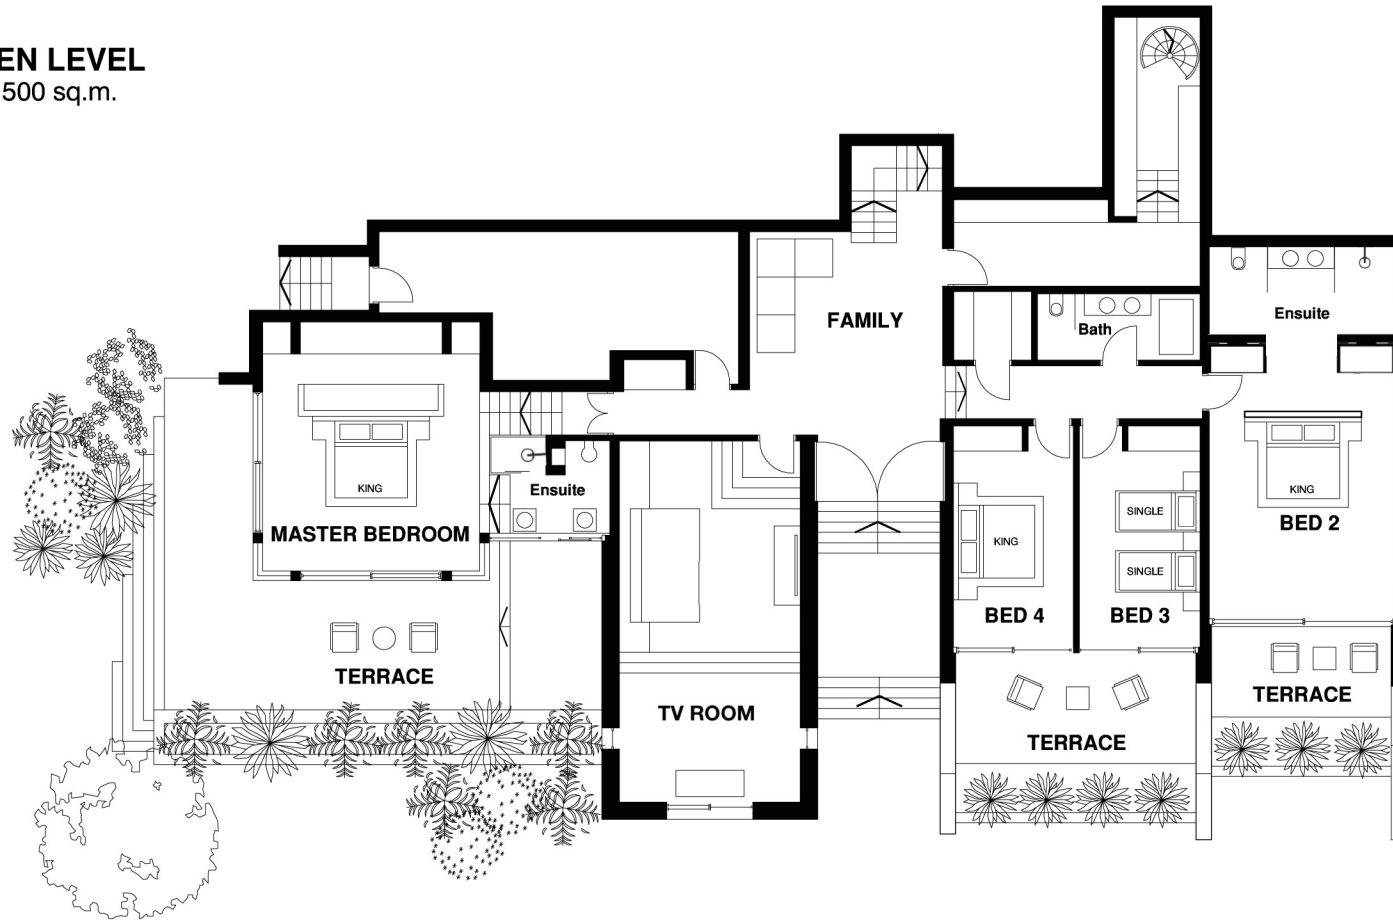

GARDEN LEVEL
Approx. 500 sq.m.

NOTES:
- Single beds in Bedroom 3 may be combined to form a King

POOL LEVEL
Approx. 560 sq.m.