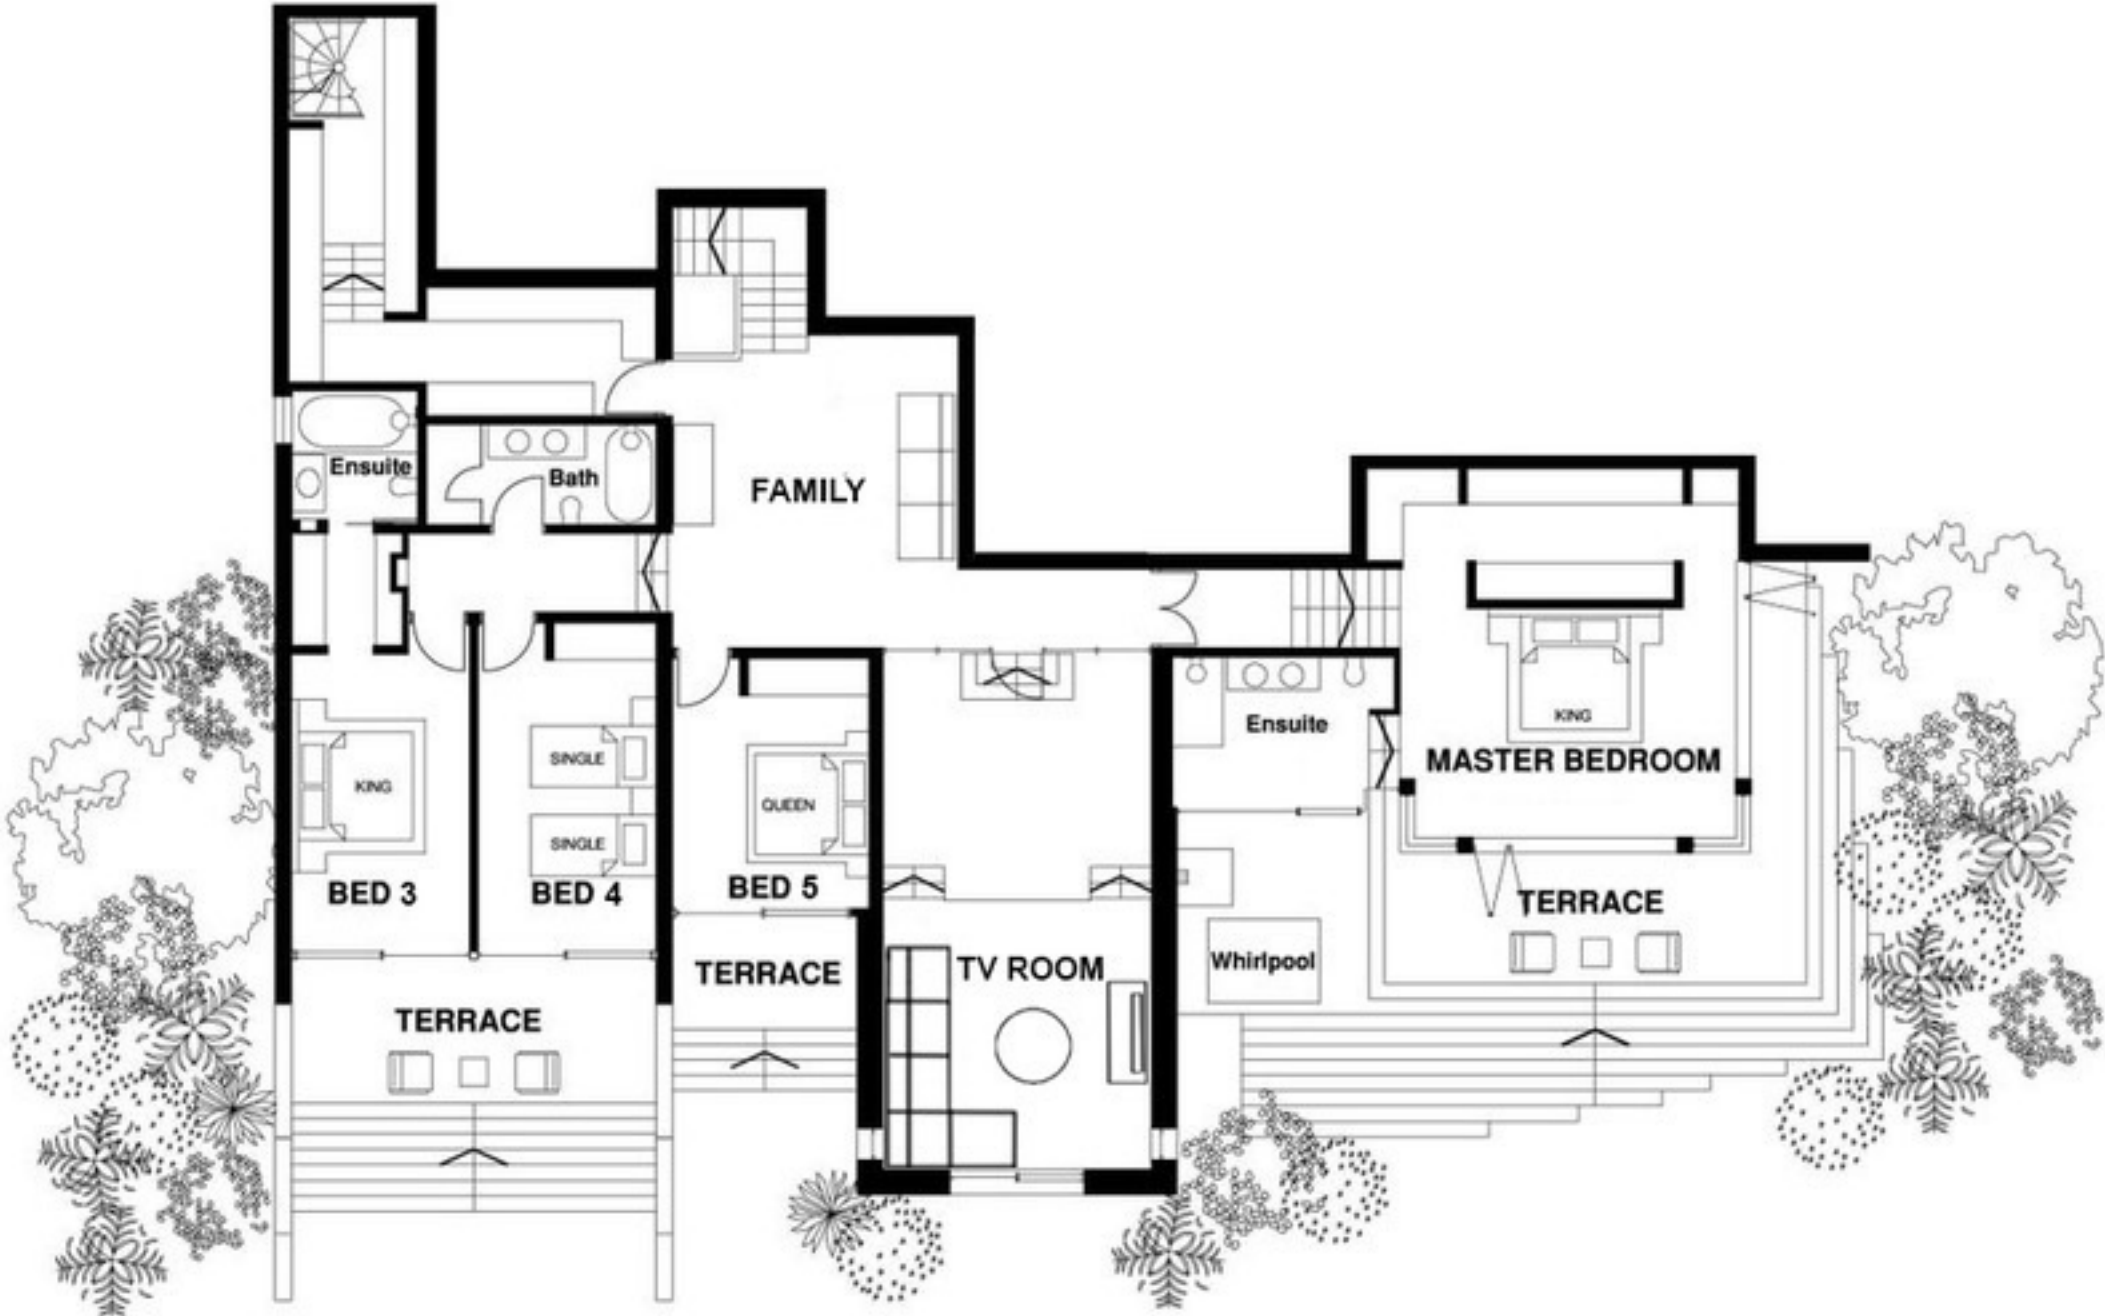

LOMCHOY - Villa 1

GARDEN LEVEL

Approx. 385 sq.m.

NOTES:
- Single beds in Bedroom 3 may be combined to form a King

LOMCHOY - Villa 1

POOL LEVEL

Approx. 483 sq.m.